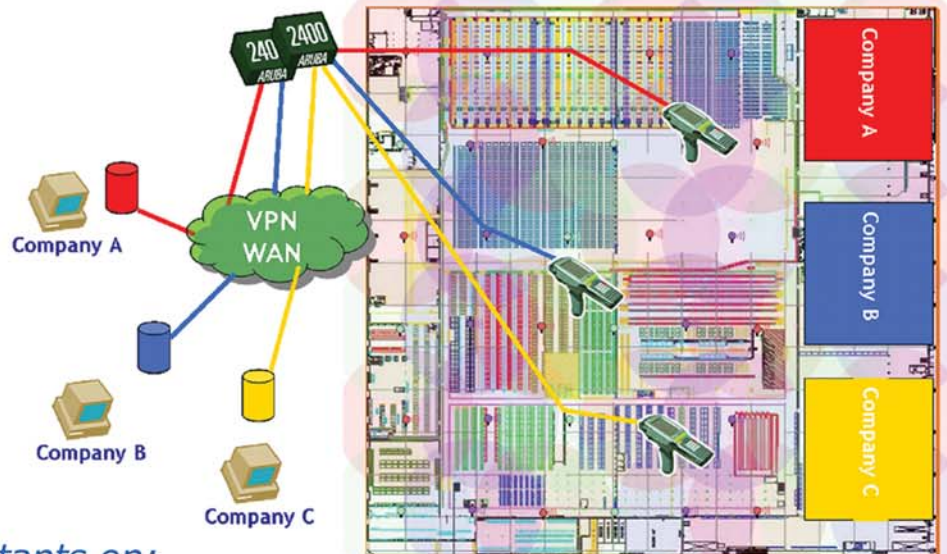

Scaleable Wireless Solution for Warehouse and Office environments

Secure Warehouse Access

- Aruba's Award winning products designed for the warehouse environment
- Virtual networks for single and multiple companies over a unified infrastructure
- Meets user and business demands such as VoIP, Bar-coders, IP cameras
- Self Healing and Dynamic Calibration in an ever changing environment
- Supports Intrusion, Detection, and Prevention services
- Easy expansion and support
- Power over Ethernet
- Industry-Standard Secure WiFi connectivity
- Supports QoS for VoIP